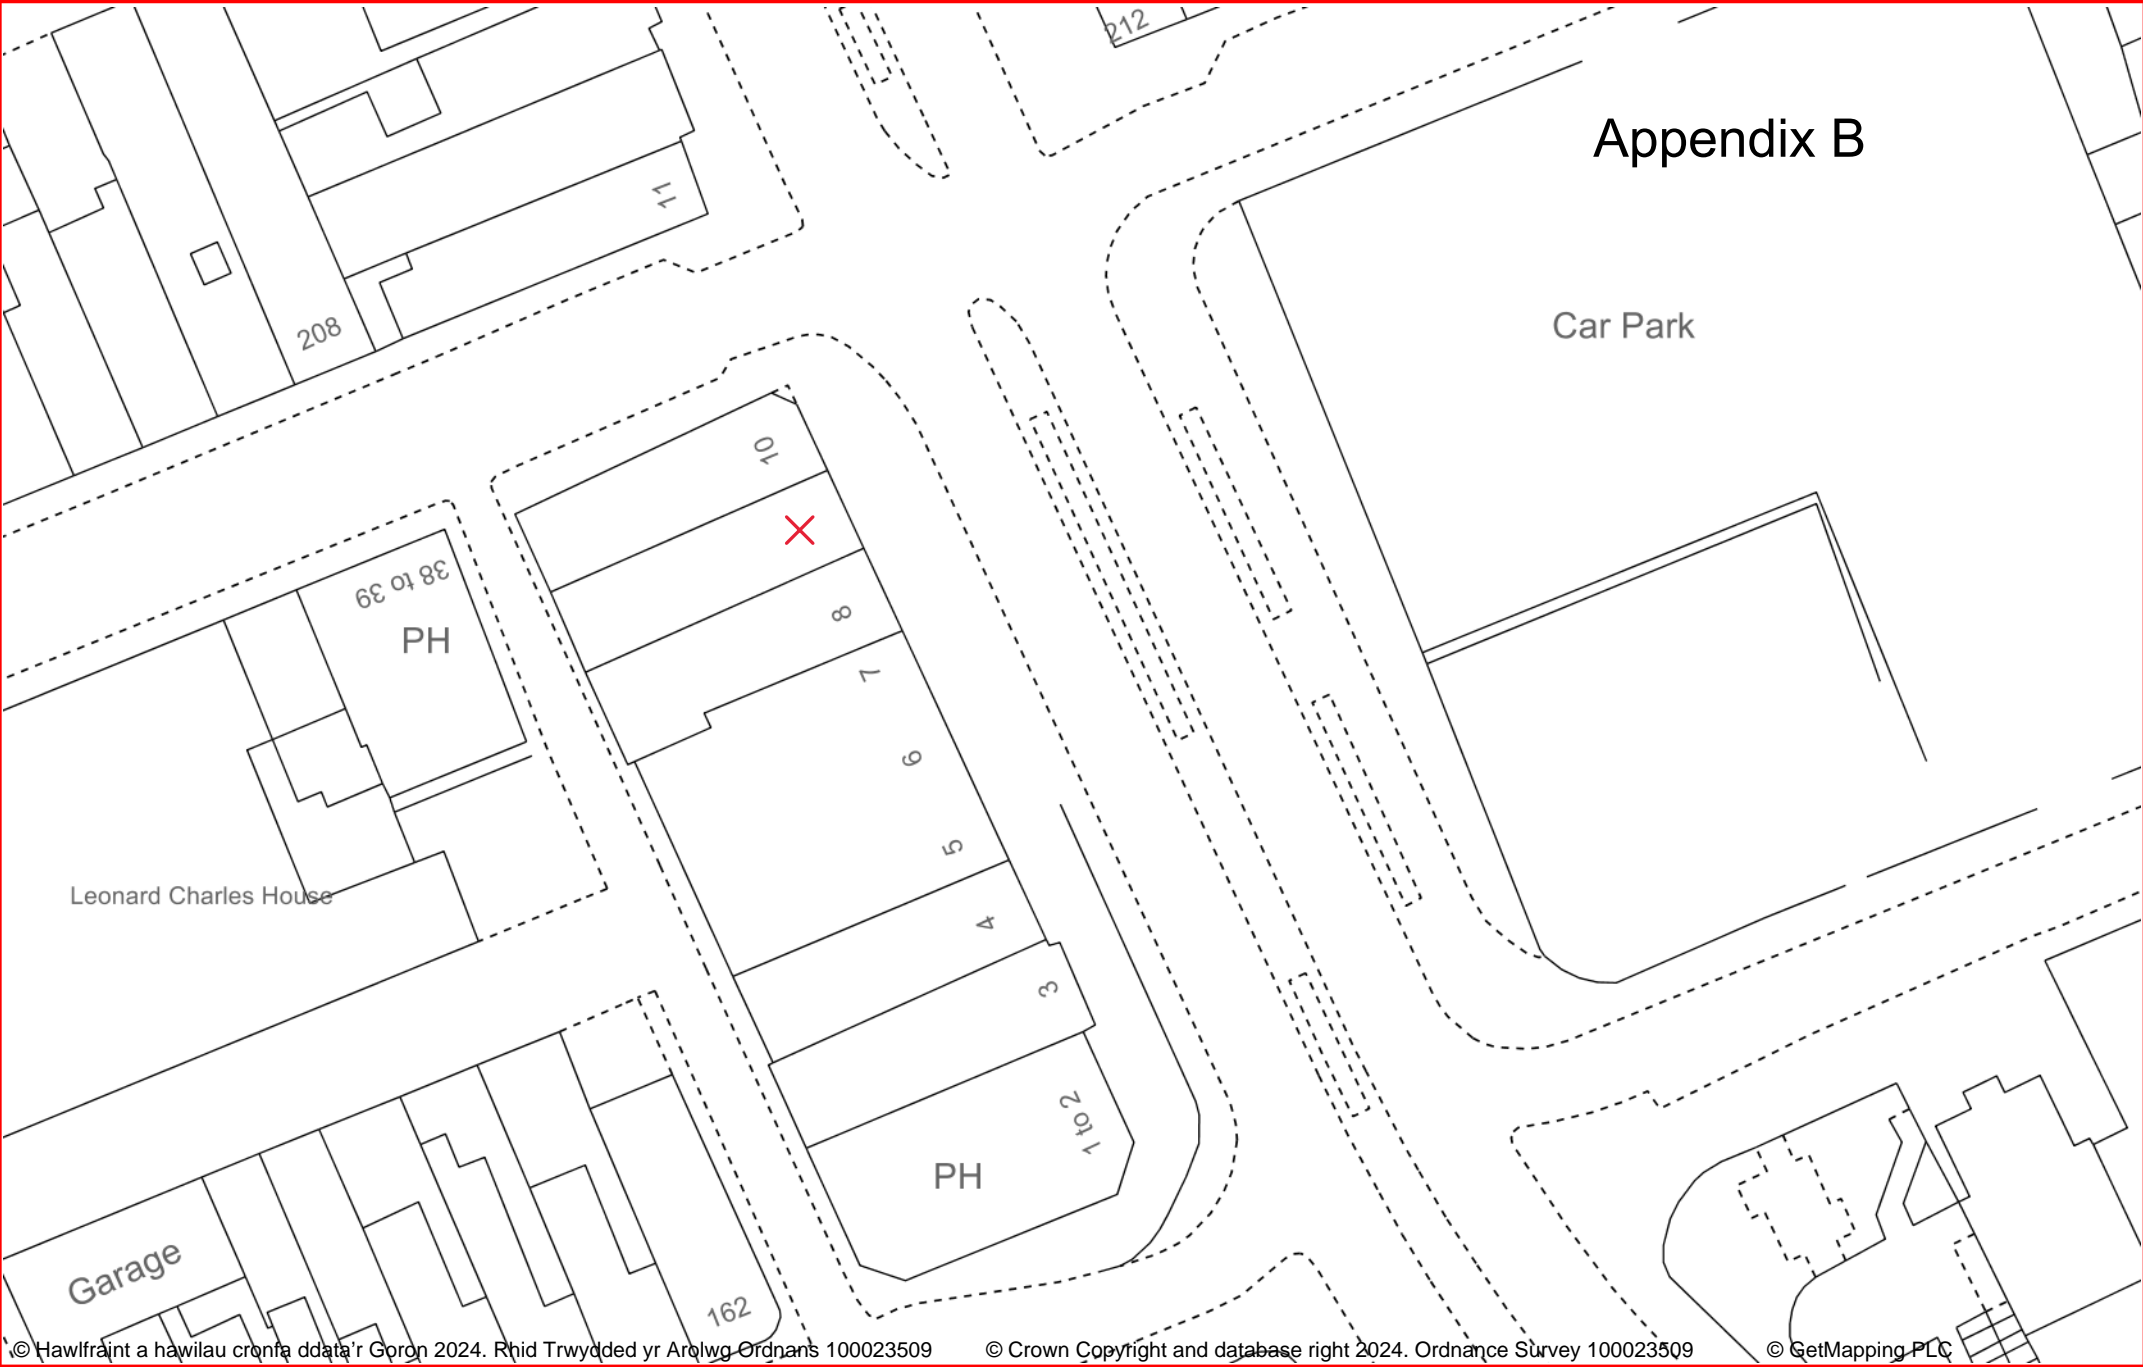

Appendix B

Car Park

© Hawfrant a hawilau cronfa ddata'r Goron 2024. Rhid Trwydded yr Arolwg Ordnans 100023509

© Crown Copyright and database right 2024. Ordnance Survey 100023509

© GetMapping PLC

Cyngor **Abertawe**
Swansea Council

This plan is for illustrative purposes only and should not be used as a legal document.

GeoDiscoverer

Scale: 1:500
Date: 16/01/2024
Created by: Annie.Davies